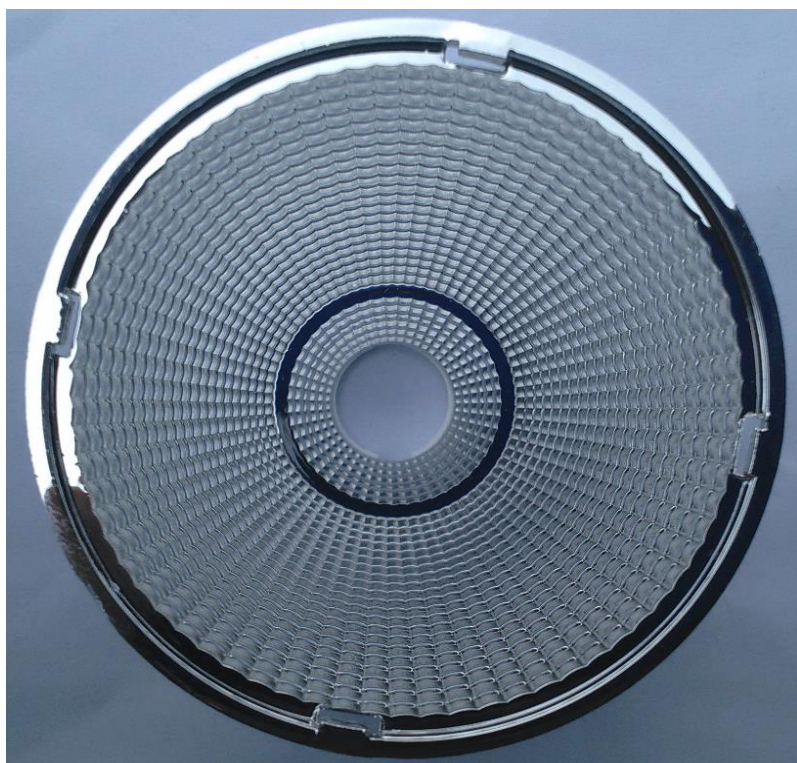

## Optical Reflector for Bridgelux V10 COB

- Specially design for Bridgelux V10 series LEDs.
- Reflector material metallized PC, with high UV and temperature resistance.

### Reflector Types

Order Code	FWHM Angle	Cover	Holder
BR05041-C1C-BV010	$\pm 20$	With Clear Cover	With Holder
BR05061-C1C-BV010	$\pm 30$	With Clear Cover	With Holder