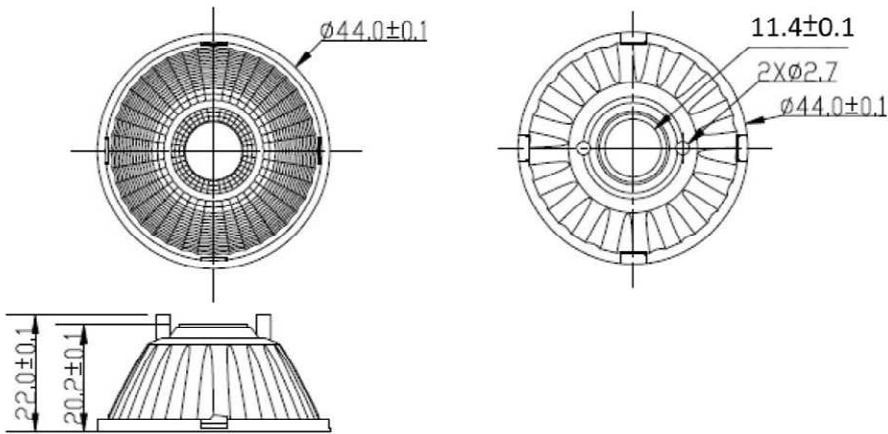

Optosource

Distributed by **LUMOTRIX**

Drawings

Optosource Guangzhou Qiaoguang Photoelectricity Technology Co., Ltd. Website : www.opto-source.net

European distributor : **LUMOTRIX** Lumotrix Ltd., Oakendene Estate, Cowfold, West Sussex RH13 8AZ England
Tel: +44 1403 865486 www.lumotrix.com