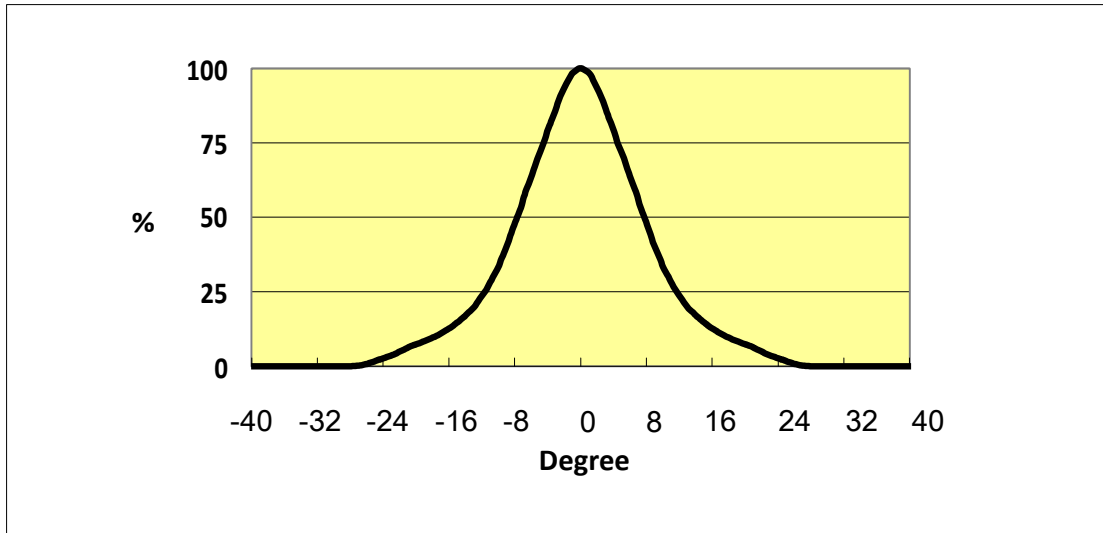

Optosource

Distributed by

Relative Intensity of SH04415-C1C-MINI